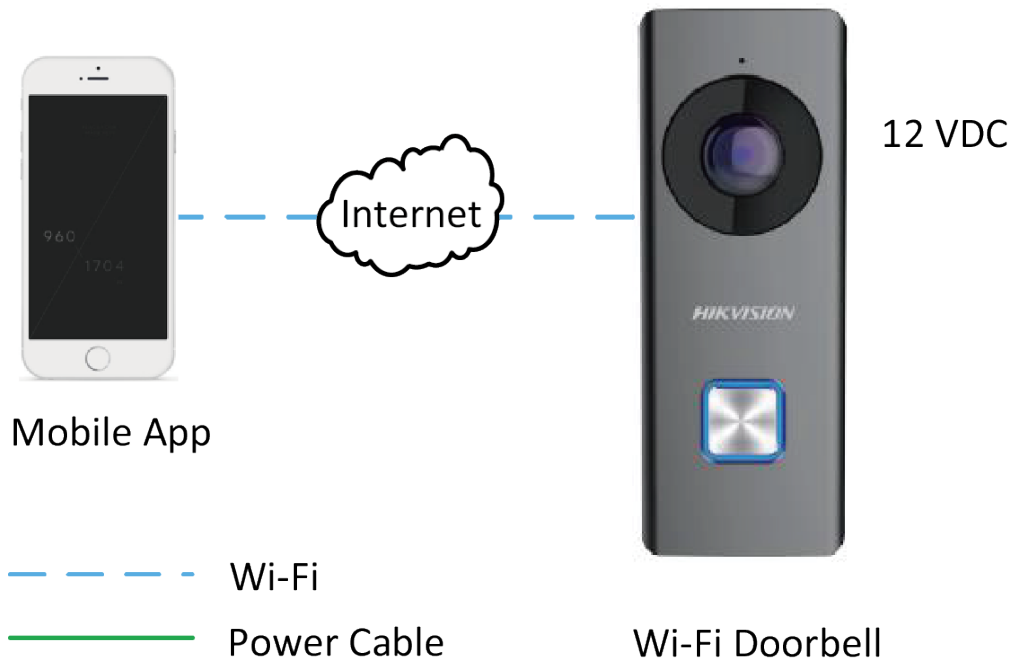

Typical Application

Available Model

DS-KB6403-WIP